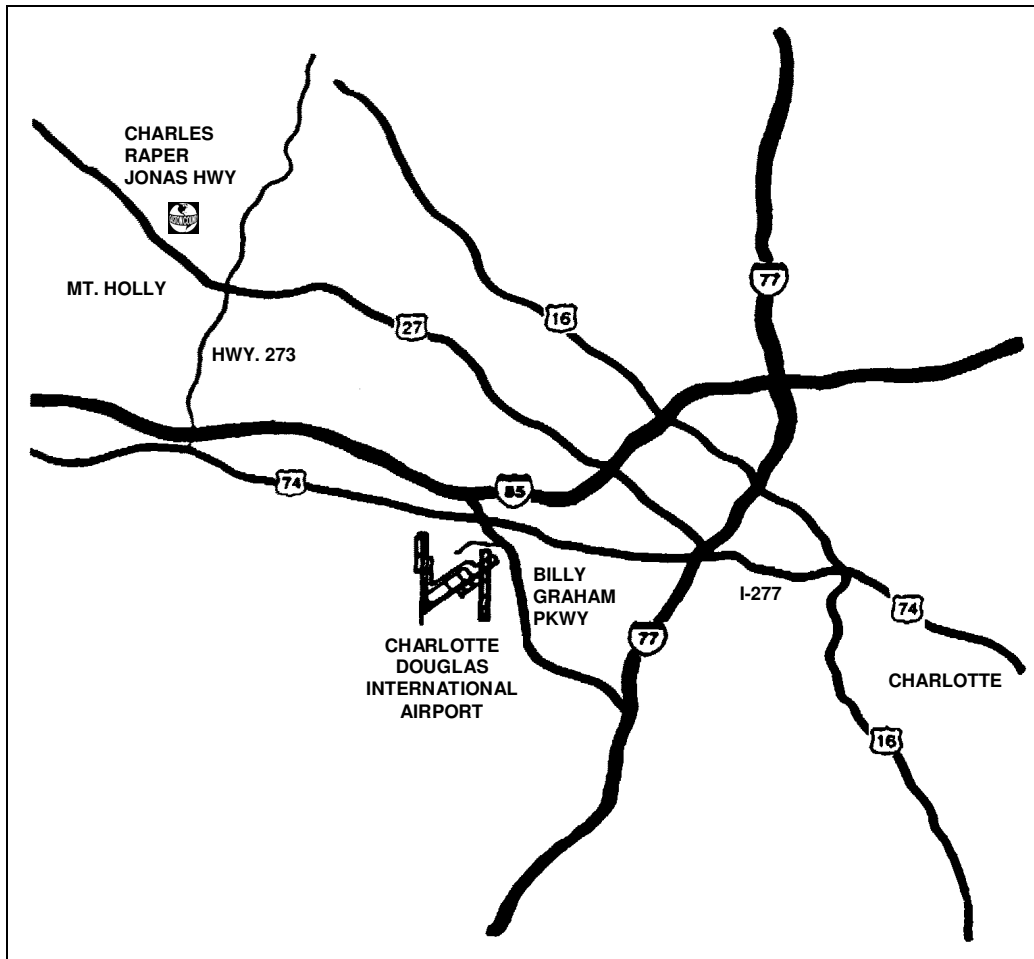

# To find us . . .

**COMING FROM CHARLOTTE, NC:** Take I-85 South and exit #27 at Highway 273 "Belmont-Mt. Holly".  
Turn right onto Highway 273 and proceed toward Mt. Holly (about 3 miles).

**COMING FROM GREENVILLE, SC:** Take I-85 North and exit #27 at Highway 273 "Belmont-Mt. Holly".  
Turn left onto Highway 273 and proceed toward Mt. Holly (about 3 miles).

Stay on Highway 273 until you reach the intersection with Highway 27  
at the traffic light just past the railroad overpass in Mt. Holly.  
Turn left onto Highway 27 West. We're approximately 2 miles on the right.

# Detailed Road Map

GASTON COUNTY  
DYEING MACHINE COMPANY  
GASTON  
ELECTRONICS

(now Charles Raper  
Jonas Hwy.)

CHARLOTTE  
AIRPORT  
COMPLEX